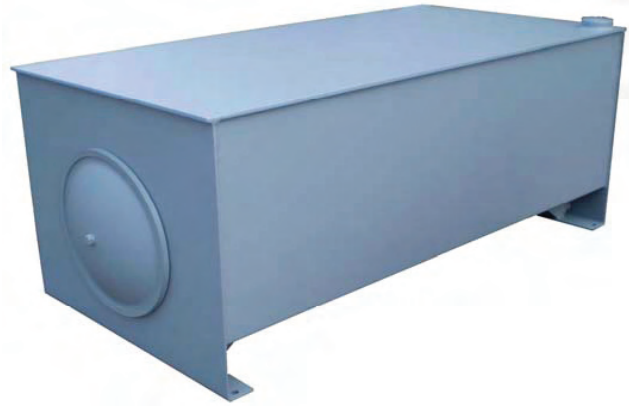

J.I.C. RESERVOIRS - "T1" STYLE

Each "T1" Style Reservoir includes:

- 1. (1) Oil Level & Temp. gauge holes
- 2. (1) Riser for Filler Breather
- 3. (2) Steel Endcovers with Gaskets
(1) Endcover incl. 3/4" SAE Drain & Plug
- Baffle with cutouts for circulation
- Exterior of Reservoir prime painted
- Interior coated with rust preventive oil

Sight Gauge:

- 10 to 200 Gal – 5" Sight Gauge (SLG-5T)
- 300 Gal & up – 10" Sight Gauge (SLG-10T)

Filler Breather:

- Bayonet Style – 40 micron (FBA-1-3S)

J.I.C. RESERVOIRS - "T1" STYLE													
PART #	CAPA. (GALS)	A length	B height	C width	MOUNTING CENTERS		END COVER	SIGHT GAUGE	PLATE THICKNESS			WEIGHT (lbs)	H
					D1 +/- 1/8"	D2 +/- 1/8"			END	TOP	BODY		
T1.10	10	22"	19 3/8"	18"	18 1/4"	16 1/2"	1 X 12"	5"	3/16"	3/16"	10 ga	105	6"
T1.15	15	26"	19 3/8"	18"	22 1/4"	16 1/2"	2 X 12"	5"	3/16"	3/16"	10 ga	105	6"
T1.20	20	30"	19 3/8"	18"	26 1/4"	16 1/2"	2 X 12"	5"	3/16"	3/16"	10 ga	125	6"
T1.30	30	36"	19 3/8"	24"	32 1/4"	22 1/2"	2 X 12"	5"	3/16"	3/16"	10 ga	178	6"
T1.40	40	36"	21"	24"	32 1/4"	22 1/2"	2 X 12"	5"	3/16"	3/16"	10 ga	190	6"
T1.50	50	36"	23"	24"	32 1/4"	22 1/2"	2 X 16"	5"	3/16"	3/16"	10 ga	200	6"
T1.60	60	48"	20 11/16"	27"	44 1/4"	25 1/2"	2 X 16"	5"	3/16"	1/4"	10 ga	314	5"
T1.80	80	60"	21 1/2"	27"	56 1/4"	25 1/2"	2 X 16"	5"	3/16"	3/8"	10 ga	398	6"
T1.100	100	60"	23 1/2"	27"	56 1/4"	25 1/2"	2 X 16"	5"	3/16"	3/8"	10 ga	418	6"
T1.120	120	60"	27"	30"	56 1/4"	28 1/2"	2 X 16"	5"	3/16"	3/8"	10 ga	616	6"
T1.150	150	60"	31"	30"	56 1/4"	28 1/2"	2 X 16"	5"	3/8"	3/8"	10 ga	681	6"
T1.200	200	72"	29 3/8"	36"	68 1/4"	34 1/2"	2 X 16"	5"	3/8"	3/8"	10 ga	908	6"
T1.300	300	72"	38 1/2"	36"	68 1/4"	34 1/2"	2 X 16"	10"	3/8"	3/8"	3/16	999	6"
T1.400	400	72"	38 1/2"	48"	68 1/4"	46 1/2"	2 X 16"	10"	3/8"	1/2"	3/16"	1578	6"
T1.500	500	72"	43"	48"	68 1/4"	46 1/2"	2 X 16"	10"	3/8"	1/2"	3/16"	1733	6"
T1.600	600	96"	43"	48"	92 1/4"	46 1/2"	2 X 16"	10"	3/8"	1/2"	3/16"	1838	6"
T1.700	700	96"	49"	48"	92 1/4"	46 1/2"	2 X 16"	10"	3/8"	1/2"	3/16"	1996	6"