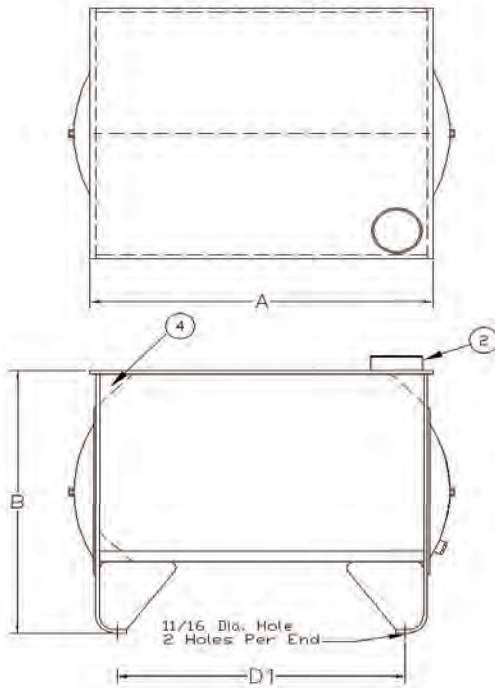

J.I.C. RESERVOIRS - "T1" STYLE

Each "T1" Style Reservoir includes:

- 1. (1) Oil Level & Temp. gauge holes
- 2. (1) Riser for Filler Breather
- 3. (2) Steel Endcovers with Gaskets
(1) Endcover incl. 3/4" SAE Drain & Plug
- Baffle with cutouts for circulation
- Exterior of Reservoir prime painted
- Interior coated with rust preventive oil

Sight Gauge:

- 10 to 200 Gal – 5" Sight Gauge (SLG-5T)
- 300 Gal & up – 10" Sight Gauge (SLG-10T)

Filler Breather:

- Bayonet Style – 40 micron (FBA-1-3S)

J.I.C. RESERVOIRS - "T1" STYLE													
PART #	CAPA. (GALS)	A length	B height	C width	MOUNTING CENTERS		END COVER	SIGHT GAUGE	PLATE THICKNESS			WEIGHT (lbs)	H
					D1 +/- 1/8"	D2 +/- 1/8"			END	TOP	BODY		
T1.10	10	22"	19 3/8"	18"	18 1/4"	16 1/2"	1 X 12"	5"	3/16"	3/16"	10 ga	105	6"
T1.15	15	26"	19 3/8"	18"	22 1/4"	16 1/2"	2 X 12"	5"	3/16"	3/16"	10 ga	105	6"
T1.20	20	30"	19 3/8"	18"	26 1/4"	16 1/2"	2 X 12"	5"	3/16"	3/16"	10 ga	125	6"
T1.30	30	36"	19 3/8"	24"	32 1/4"	22 1/2"	2 X 12"	5"	3/16"	3/16"	10 ga	178	6"
T1.40	40	36"	21"	24"	32 1/4"	22 1/2"	2 X 12"	5"	3/16"	3/16"	10 ga	190	6"
T1.50	50	36"	23"	24"	32 1/4"	22 1/2"	2 X 16"	5"	3/16"	3/16"	10 ga	200	6"
T1.60	60	48"	20 11/16"	27"	44 1/4"	25 1/2"	2 X 16"	5"	3/16"	1/4"	10 ga	314	5"
T1.80	80	60"	21 1/2"	27"	56 1/4"	25 1/2"	2 X 16"	5"	3/16"	3/8"	10 ga	398	6"
T1.100	100	60"	23 1/2"	27"	56 1/4"	25 1/2"	2 X 16"	5"	3/16"	3/8"	10 ga	418	6"
T1.120	120	60"	27"	30"	56 1/4"	28 1/2"	2 X 16"	5"	3/16"	3/8"	10 ga	616	6"
T1.150	150	60"	31"	30"	56 1/4"	28 1/2"	2 X 16"	5"	3/8"	3/8"	10 ga	681	6"
T1.200	200	72"	29 3/8"	36"	68 1/4"	34 1/2"	2 X 16"	5"	3/8"	3/8"	10 ga	908	6"
T1.300	300	72"	38 1/2"	36"	68 1/4"	34 1/2"	2 X 16"	10"	3/8"	3/8"	3/16	999	6"
T1.400	400	72"	38 1/2"	48"	68 1/4"	46 1/2"	2 X 16"	10"	3/8"	1/2"	3/16"	1578	6"
T1.500	500	72"	43"	48"	68 1/4"	46 1/2"	2 X 16"	10"	3/8"	1/2"	3/16"	1733	6"
T1.600	600	96"	43"	48"	92 1/4"	46 1/2"	2 X 16"	10"	3/8"	1/2"	3/16"	1838	6"
T1.700	700	96"	49"	48"	92 1/4"	46 1/2"	2 X 16"	10"	3/8"	1/2"	3/16"	1996	6"