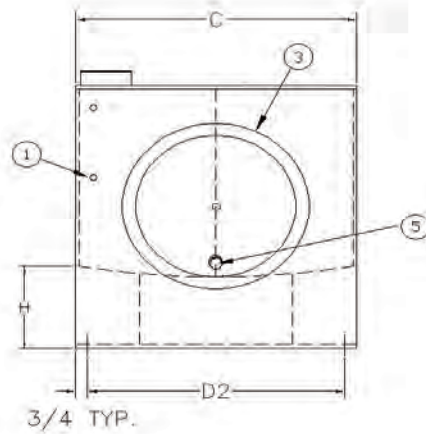

J.I.C. RESERVOIRS - "T1" STYLE

Each "T1" Style Reservoir includes:

- 1. (1) Oil Level & Temp. gauge holes
- 2. (1) Riser for Filler Breather
- 3. (2) Steel Endcovers with Gaskets
(1) Endcover incl. 3/4" SAE Drain & Plug
- Baffle with cutouts for circulation
- Exterior of Reservoir prime painted
- Interior coated with rust preventive oil

Sight Gauge:

- 10 to 200 Gal – 5" Sight Gauge (SLG-5T)
- 300 Gal & up – 10" Sight Gauge (SLG-10T)

Filler Breather:

- Bayonet Style – 40 micron (FBA-1-3S)

J.I.C. RESERVOIRS - "T1" STYLE													
PART #	CAPA. (GALS)	A length	B height	C width	MOUNTING CENTERS		END COVER	SIGHT GAUGE	PLATE THICKNESS			WEIGHT (lbs)	H
					D1 +/- 1/8"	D2 +/- 1/8"			END	TOP	BODY		
T1.10	10	22"	19 3/8"	18"	18 1/4"	16 1/2"	1 X 12"	5"	3/16"	3/16"	10 ga	105	6"
T1.15	15	26"	19 3/8"	18"	22 1/4"	16 1/2"	2 X 12"	5"	3/16"	3/16"	10 ga	105	6"
T1.20	20	30"	19 3/8"	18"	26 1/4"	16 1/2"	2 X 12"	5"	3/16"	3/16"	10 ga	125	6"
T1.30	30	36"	19 3/8"	24"	32 1/4"	22 1/2"	2 X 12"	5"	3/16"	3/16"	10 ga	178	6"
T1.40	40	36"	21"	24"	32 1/4"	22 1/2"	2 X 12"	5"	3/16"	3/16"	10 ga	190	6"
T1.50	50	36"	23"	24"	32 1/4"	22 1/2"	2 X 16"	5"	3/16"	3/16"	10 ga	200	6"
T1.60	60	48"	20 11/16"	27"	44 1/4"	25 1/2"	2 X 16"	5"	3/16"	1/4"	10 ga	314	5"
T1.80	80	60"	21 1/2"	27"	56 1/4"	25 1/2"	2 X 16"	5"	3/16"	3/8"	10 ga	398	6"
T1.100	100	60"	23 1/2"	27"	56 1/4"	25 1/2"	2 X 16"	5"	3/16"	3/8"	10 ga	418	6"
T1.120	120	60"	27"	30"	56 1/4"	28 1/2"	2 X 16"	5"	3/16"	3/8"	10 ga	616	6"
T1.150	150	60"	31"	30"	56 1/4"	28 1/2"	2 X 16"	5"	3/8"	3/8"	10 ga	681	6"
T1.200	200	72"	29 3/8"	36"	68 1/4"	34 1/2"	2 X 16"	5"	3/8"	3/8"	10 ga	908	6"
T1.300	300	72"	38 1/2"	36"	68 1/4"	34 1/2"	2 X 16"	10"	3/8"	3/8"	3/16	999	6"
T1.400	400	72"	38 1/2"	48"	68 1/4"	46 1/2"	2 X 16"	10"	3/8"	1/2"	3/16"	1578	6"
T1.500	500	72"	43"	48"	68 1/4"	46 1/2"	2 X 16"	10"	3/8"	1/2"	3/16"	1733	6"
T1.600	600	96"	43"	48"	92 1/4"	46 1/2"	2 X 16"	10"	3/8"	1/2"	3/16"	1838	6"
T1.700	700	96"	49"	48"	92 1/4"	46 1/2"	2 X 16"	10"	3/8"	1/2"	3/16"	1996	6"