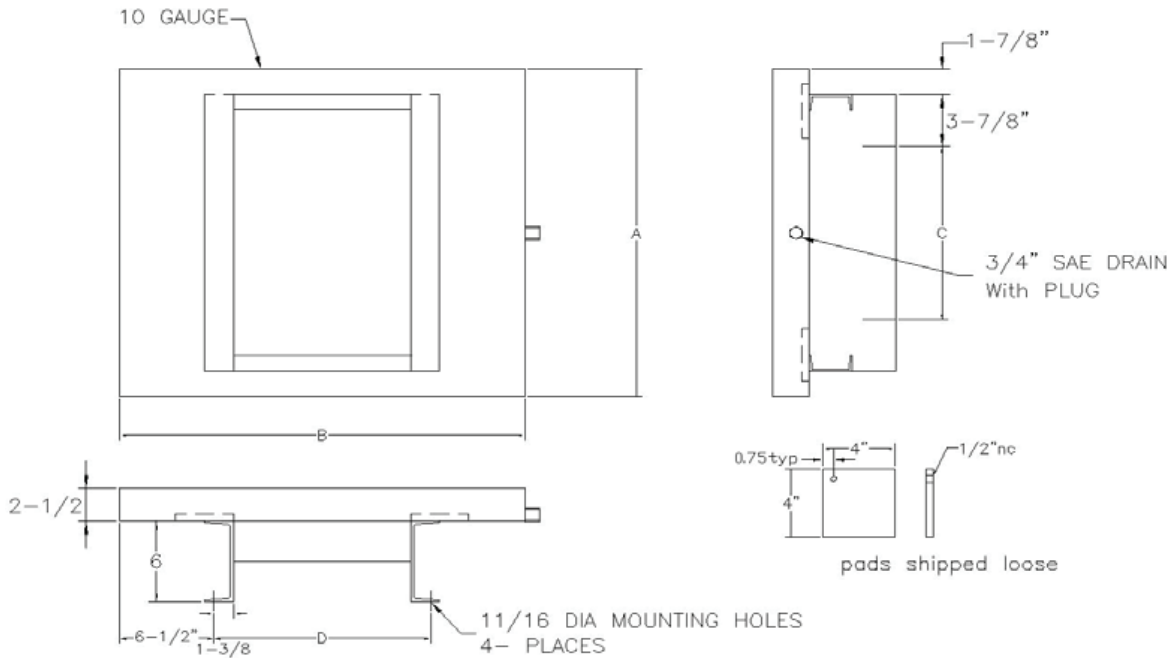

# ELEVATED DRIP TRAYS - "TDP" STYLE

ELEVATED DRIP TRAYS - "TDP" STYLE							
TANK SIZE	Trilex Part#	A width	B length	C centre	D centre	Shipping Weight	
						6"	12"
10	TDP-10	24-1/2"	28"	13"	21"	72#	91#
15	TDP-15	24-1/2"	32"	13"	25"	72#	91#
20	TDP-20	24-1/2"	36"	13"	29"	80#	99#
30	TDP-30	30-1/2"	42"	19"	35"	104#	127#
40	TDP-40	30-1/2"	31"	19"	29"	104#	127#
50	TDP-50	30-1/2"	42"	19"	29"	104#	127#
60	TDP-60	33-1/2"	54"	22"	41"	130#	155#
80	TDP-80	33-1/2"	66"	22"	53"	144#	180#
100	TDP-100	33-1/2"	66"	22"	53"	148#	184#
120	TDP-120	36-1/2"	66"	25"	53"	161#	190#
150	TDP-150	36-1/2"	66"	25"	53"	160#	189#
200	TDP-200	42-1/2"	78"	31"	65"	205#	238#
300	TDP-300	42-1/2"	78"	31"	65"	205#	238#

NOTE: drip pan can be ordered separately eg. TDP-30P

Dimensions are approximate, in inches.